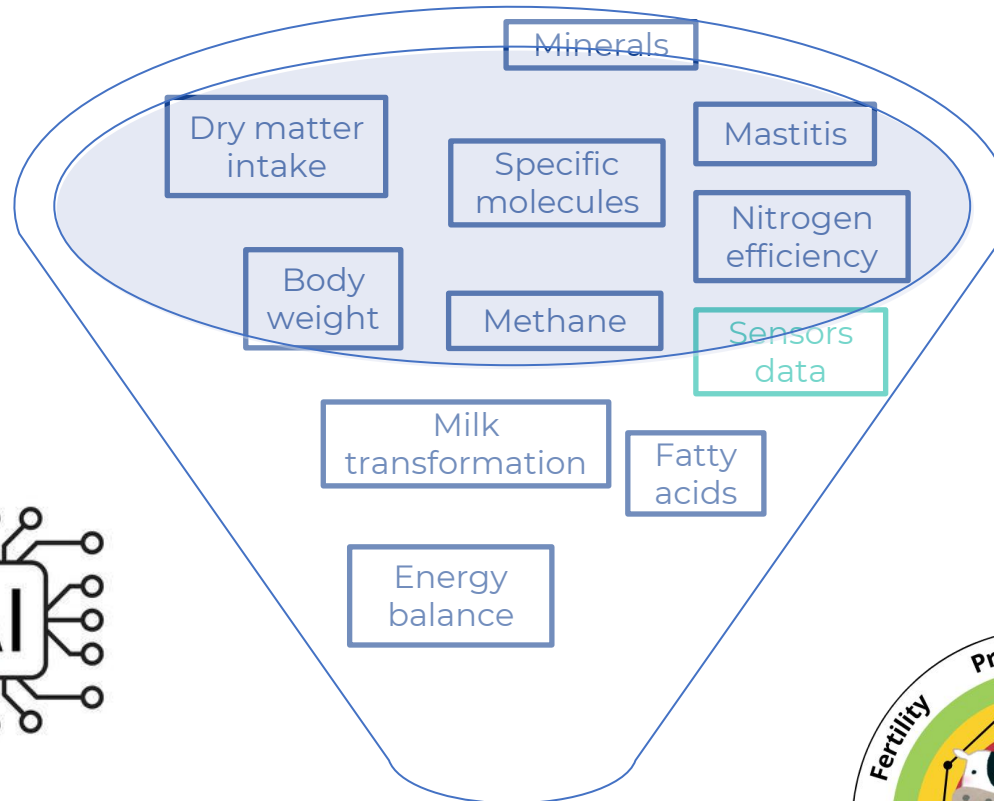

Renewal of
generations is
very complicated

HoliCow - Enable small/med dairy farmers to benefit from big data for holistic decision-making

Several topics – 3 work packages

WP1

Data for farm tools

WP2

Tools for farmers

WP3

People for farmers

WPI

Data for farm tools

Transnational database

Community solution database

WP1

Data for farm tools

Clustering

Pilot farms involvement

Summarized indicator – easy tool for farmers

WP1

Data for farm tools

63 millions of spectral data!

Transnational database

- 5 countries
- 63 millions of spectral data
- 5.6 millions of dairy cows
- 33,300 dairy farms