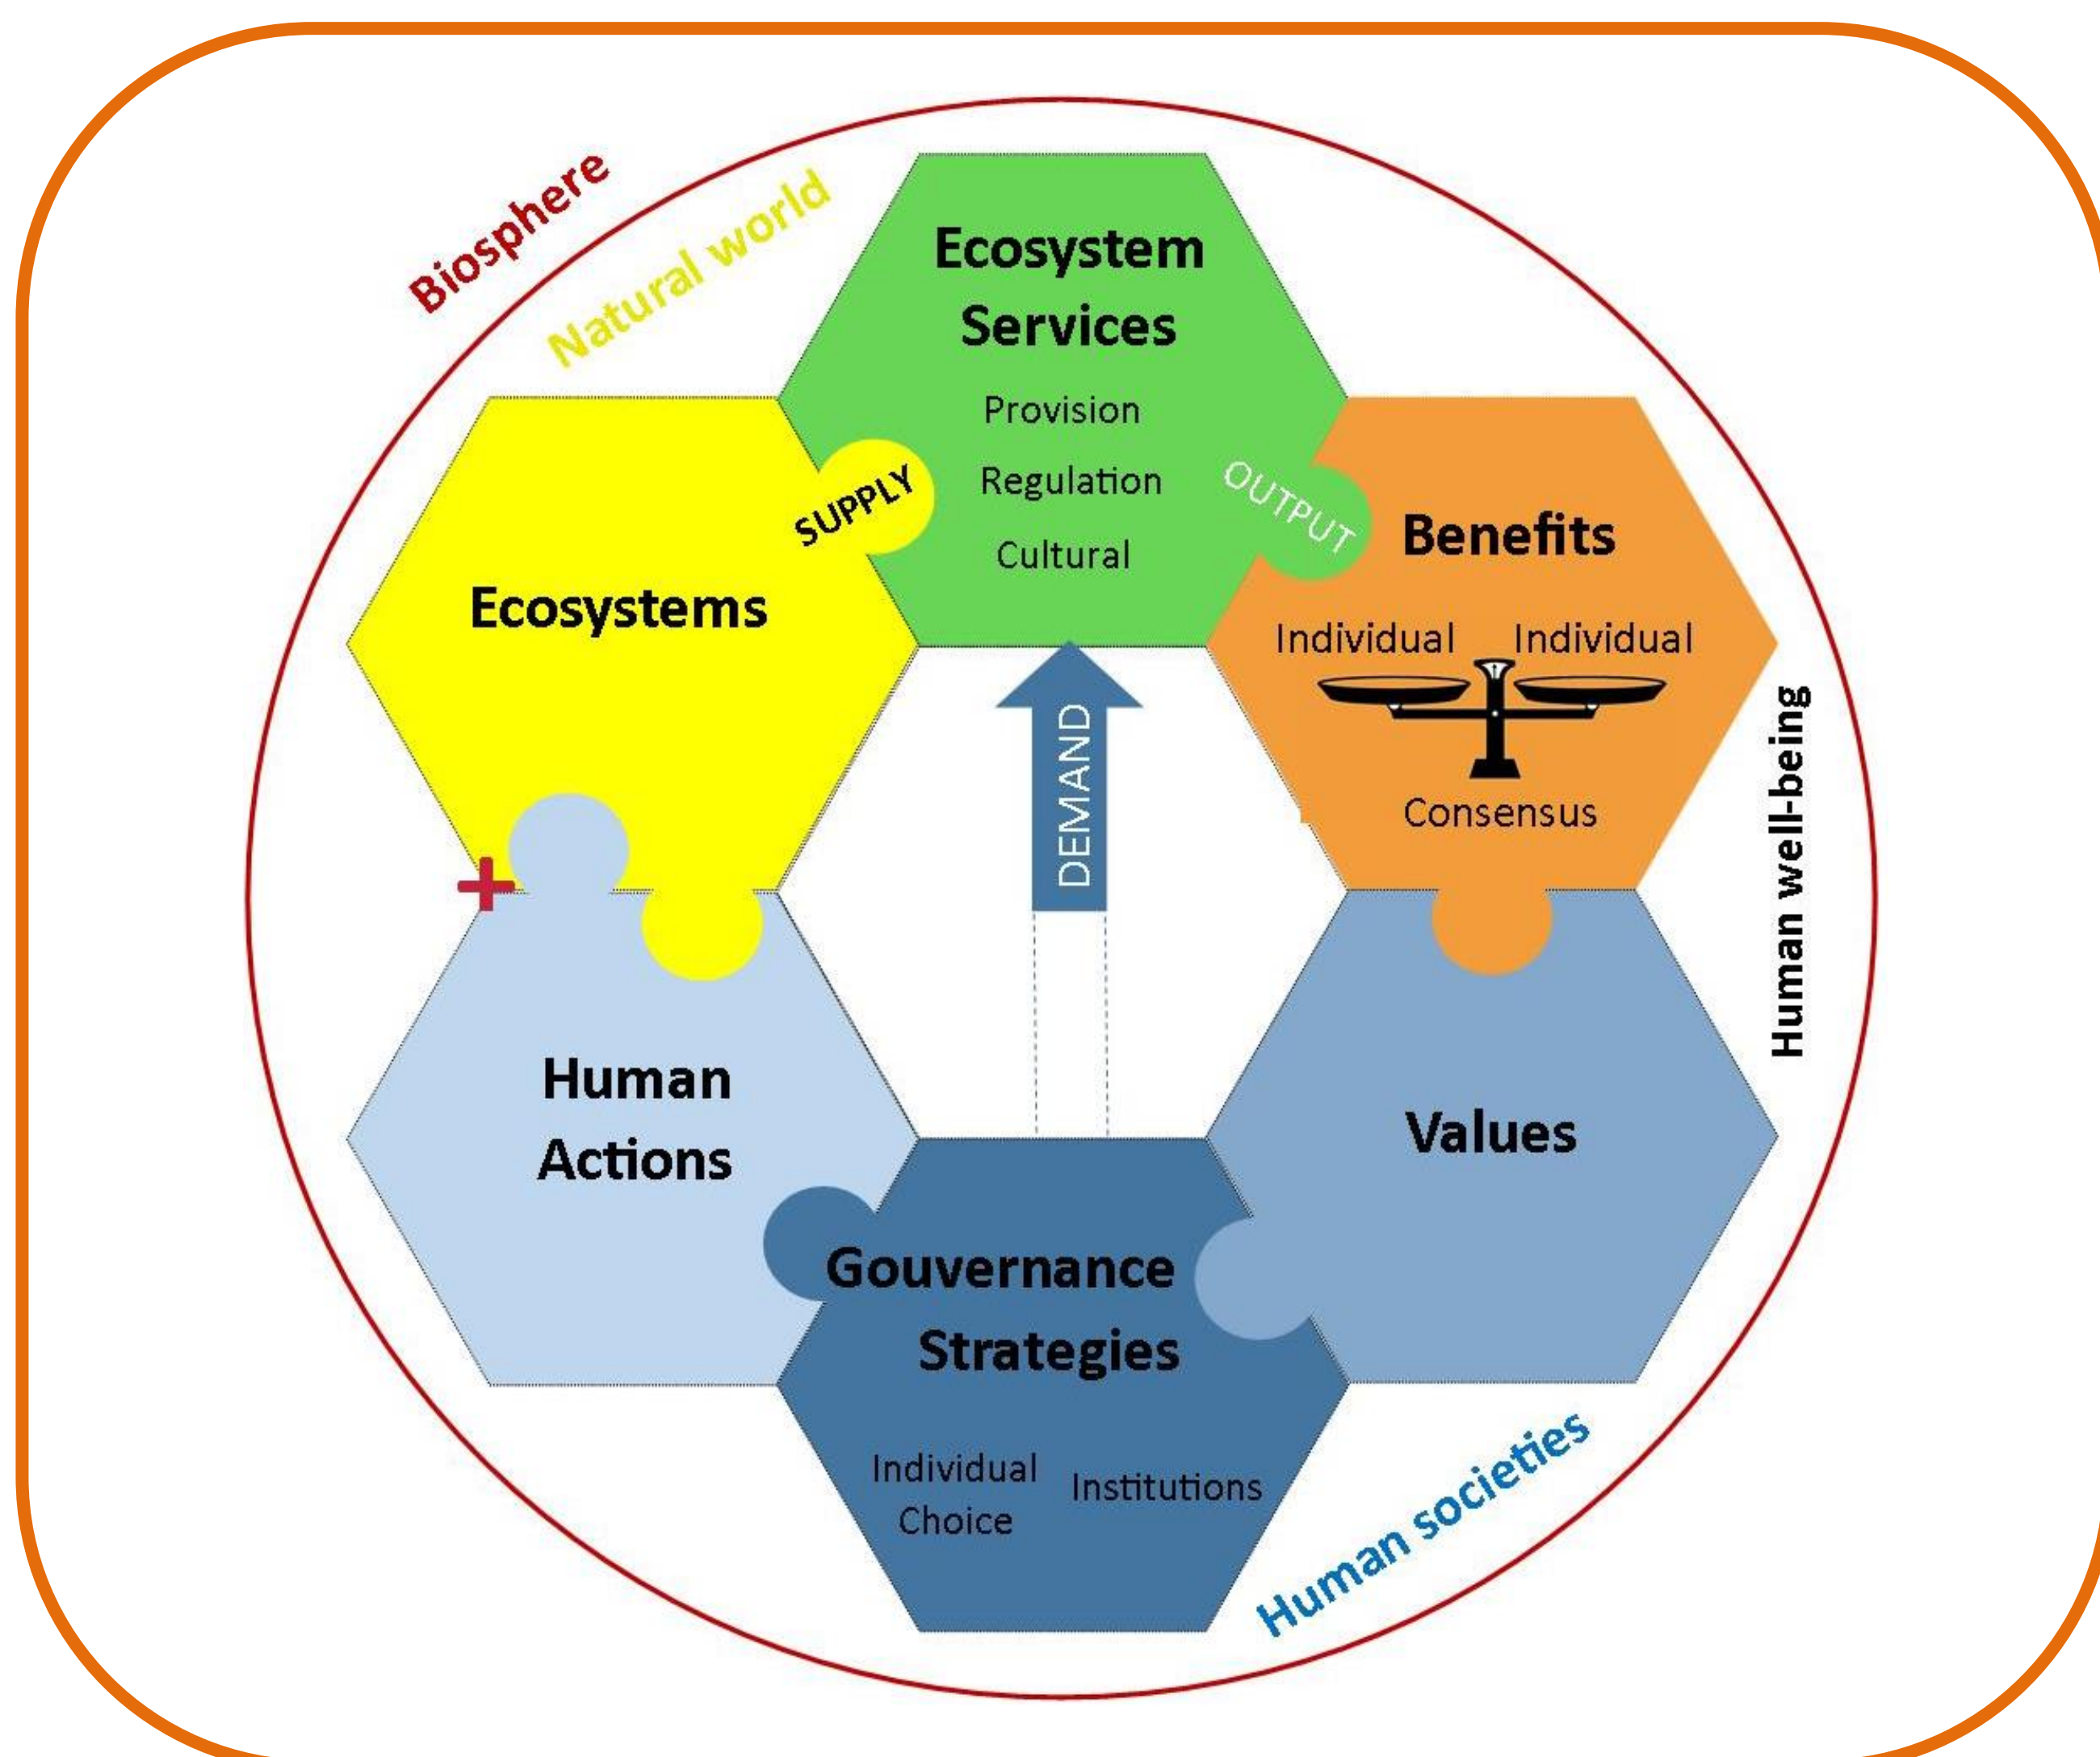

Conceptual framework