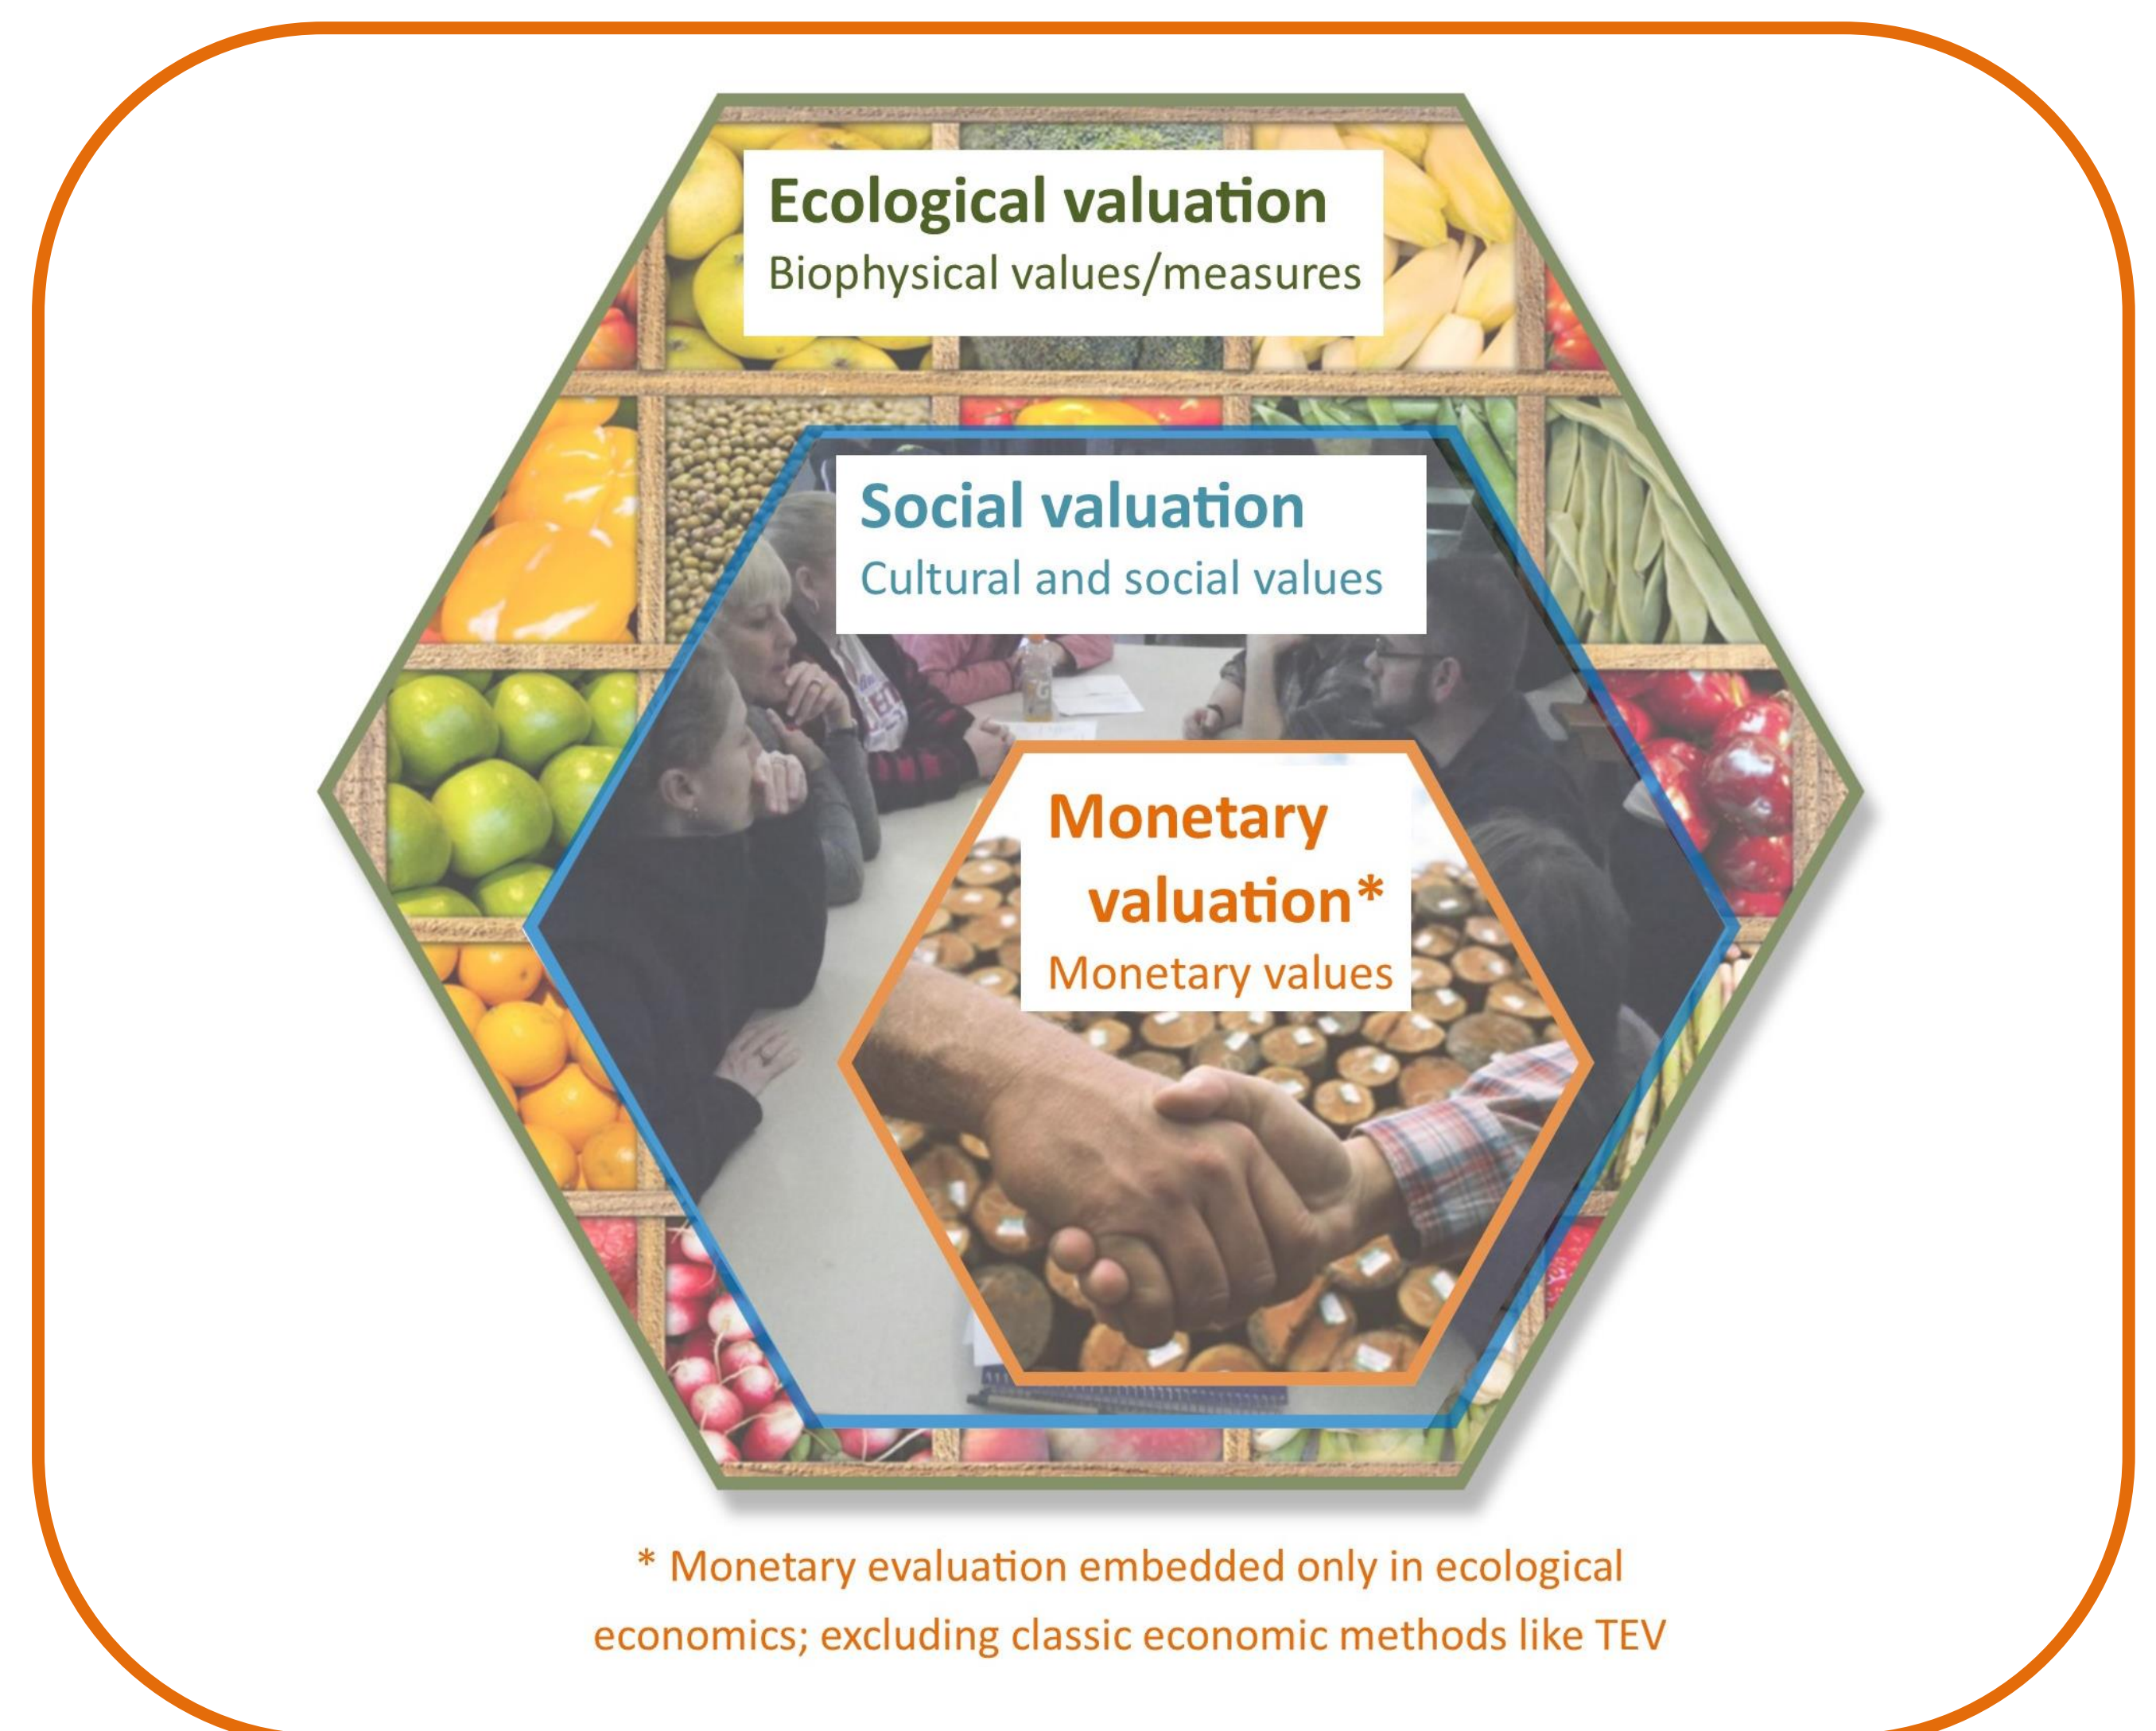

Integrated valuation framework (ongoing)